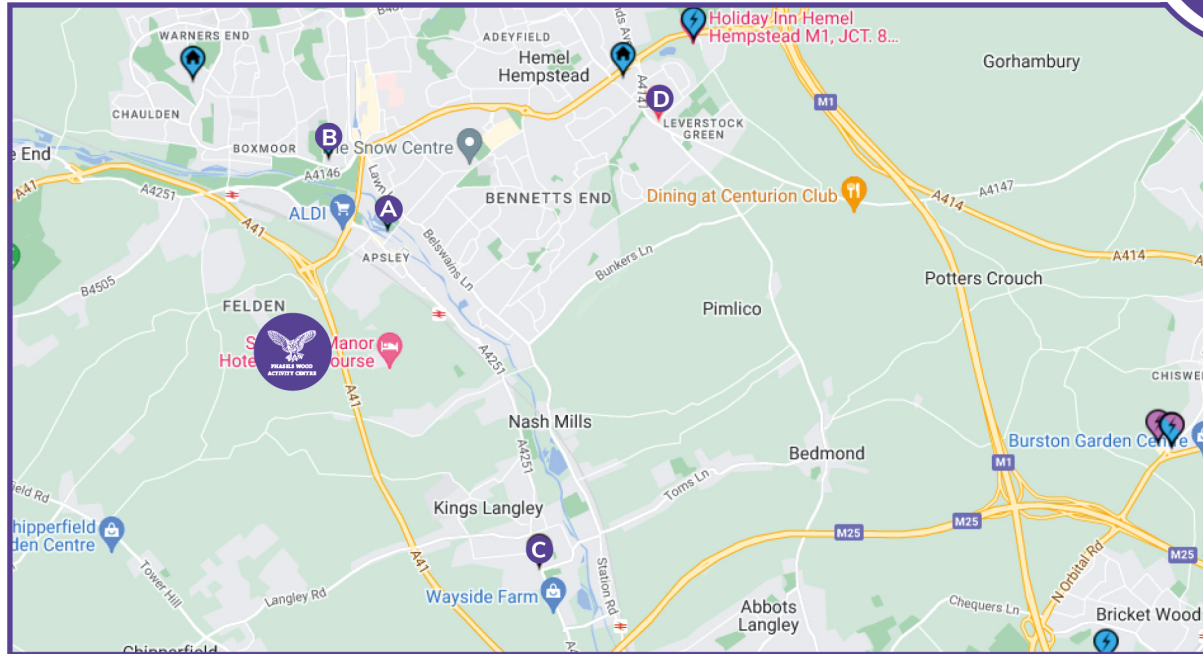

PUBLIC CAR CHARGERS NEAR PHASELS WOOD ACTIVITY CENTRE

7kw Chargers

- A) DURRANTS HILL CAR PARK, HP3 9TG
- B) EVERYONE ACTIVE, HP1 1JS

50kw Chargers

- C) THE ROSE AND CROWN, WD4 9HT
- D) GREEN MAN HEMEL HEMPSTEAD, HP3 8QE

This is to be used as a guide only. Please ensure when arriving at any of these destinations, check the parking terms and conditions